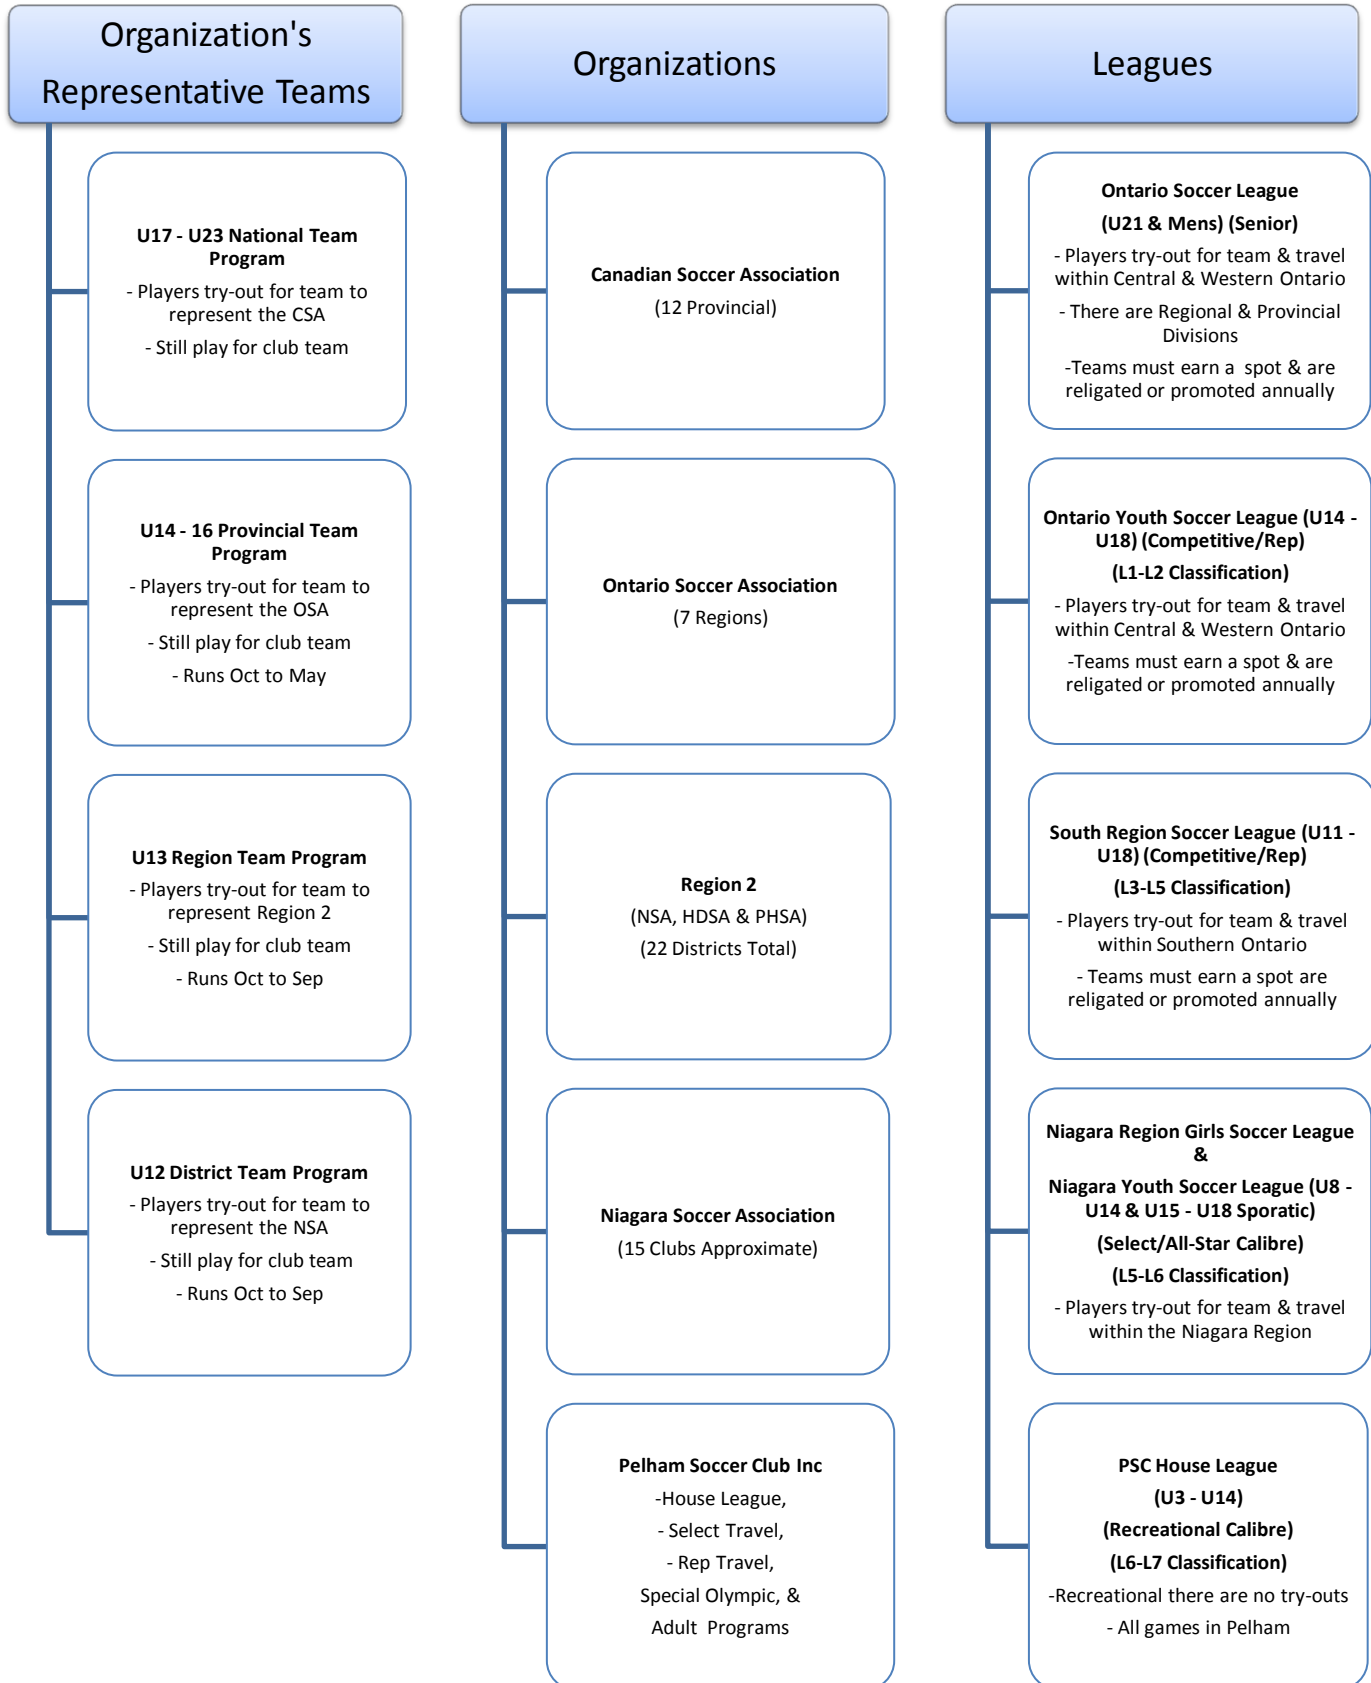

Player Development in Ontario

NOTE: L1 – L6 = OSA Classification system for the League Level of play or Calibre of Soccer